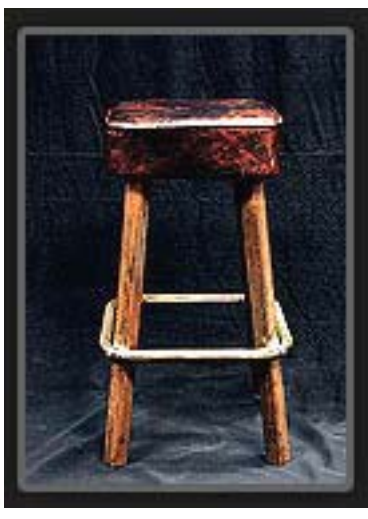

chiavari bar stool

natural bar stool

EXTRAVAGANT

director's chair

tan wicker

black plastic

padded bar stool

conference chairs

children's chairs

black or white resin chairs

chairs